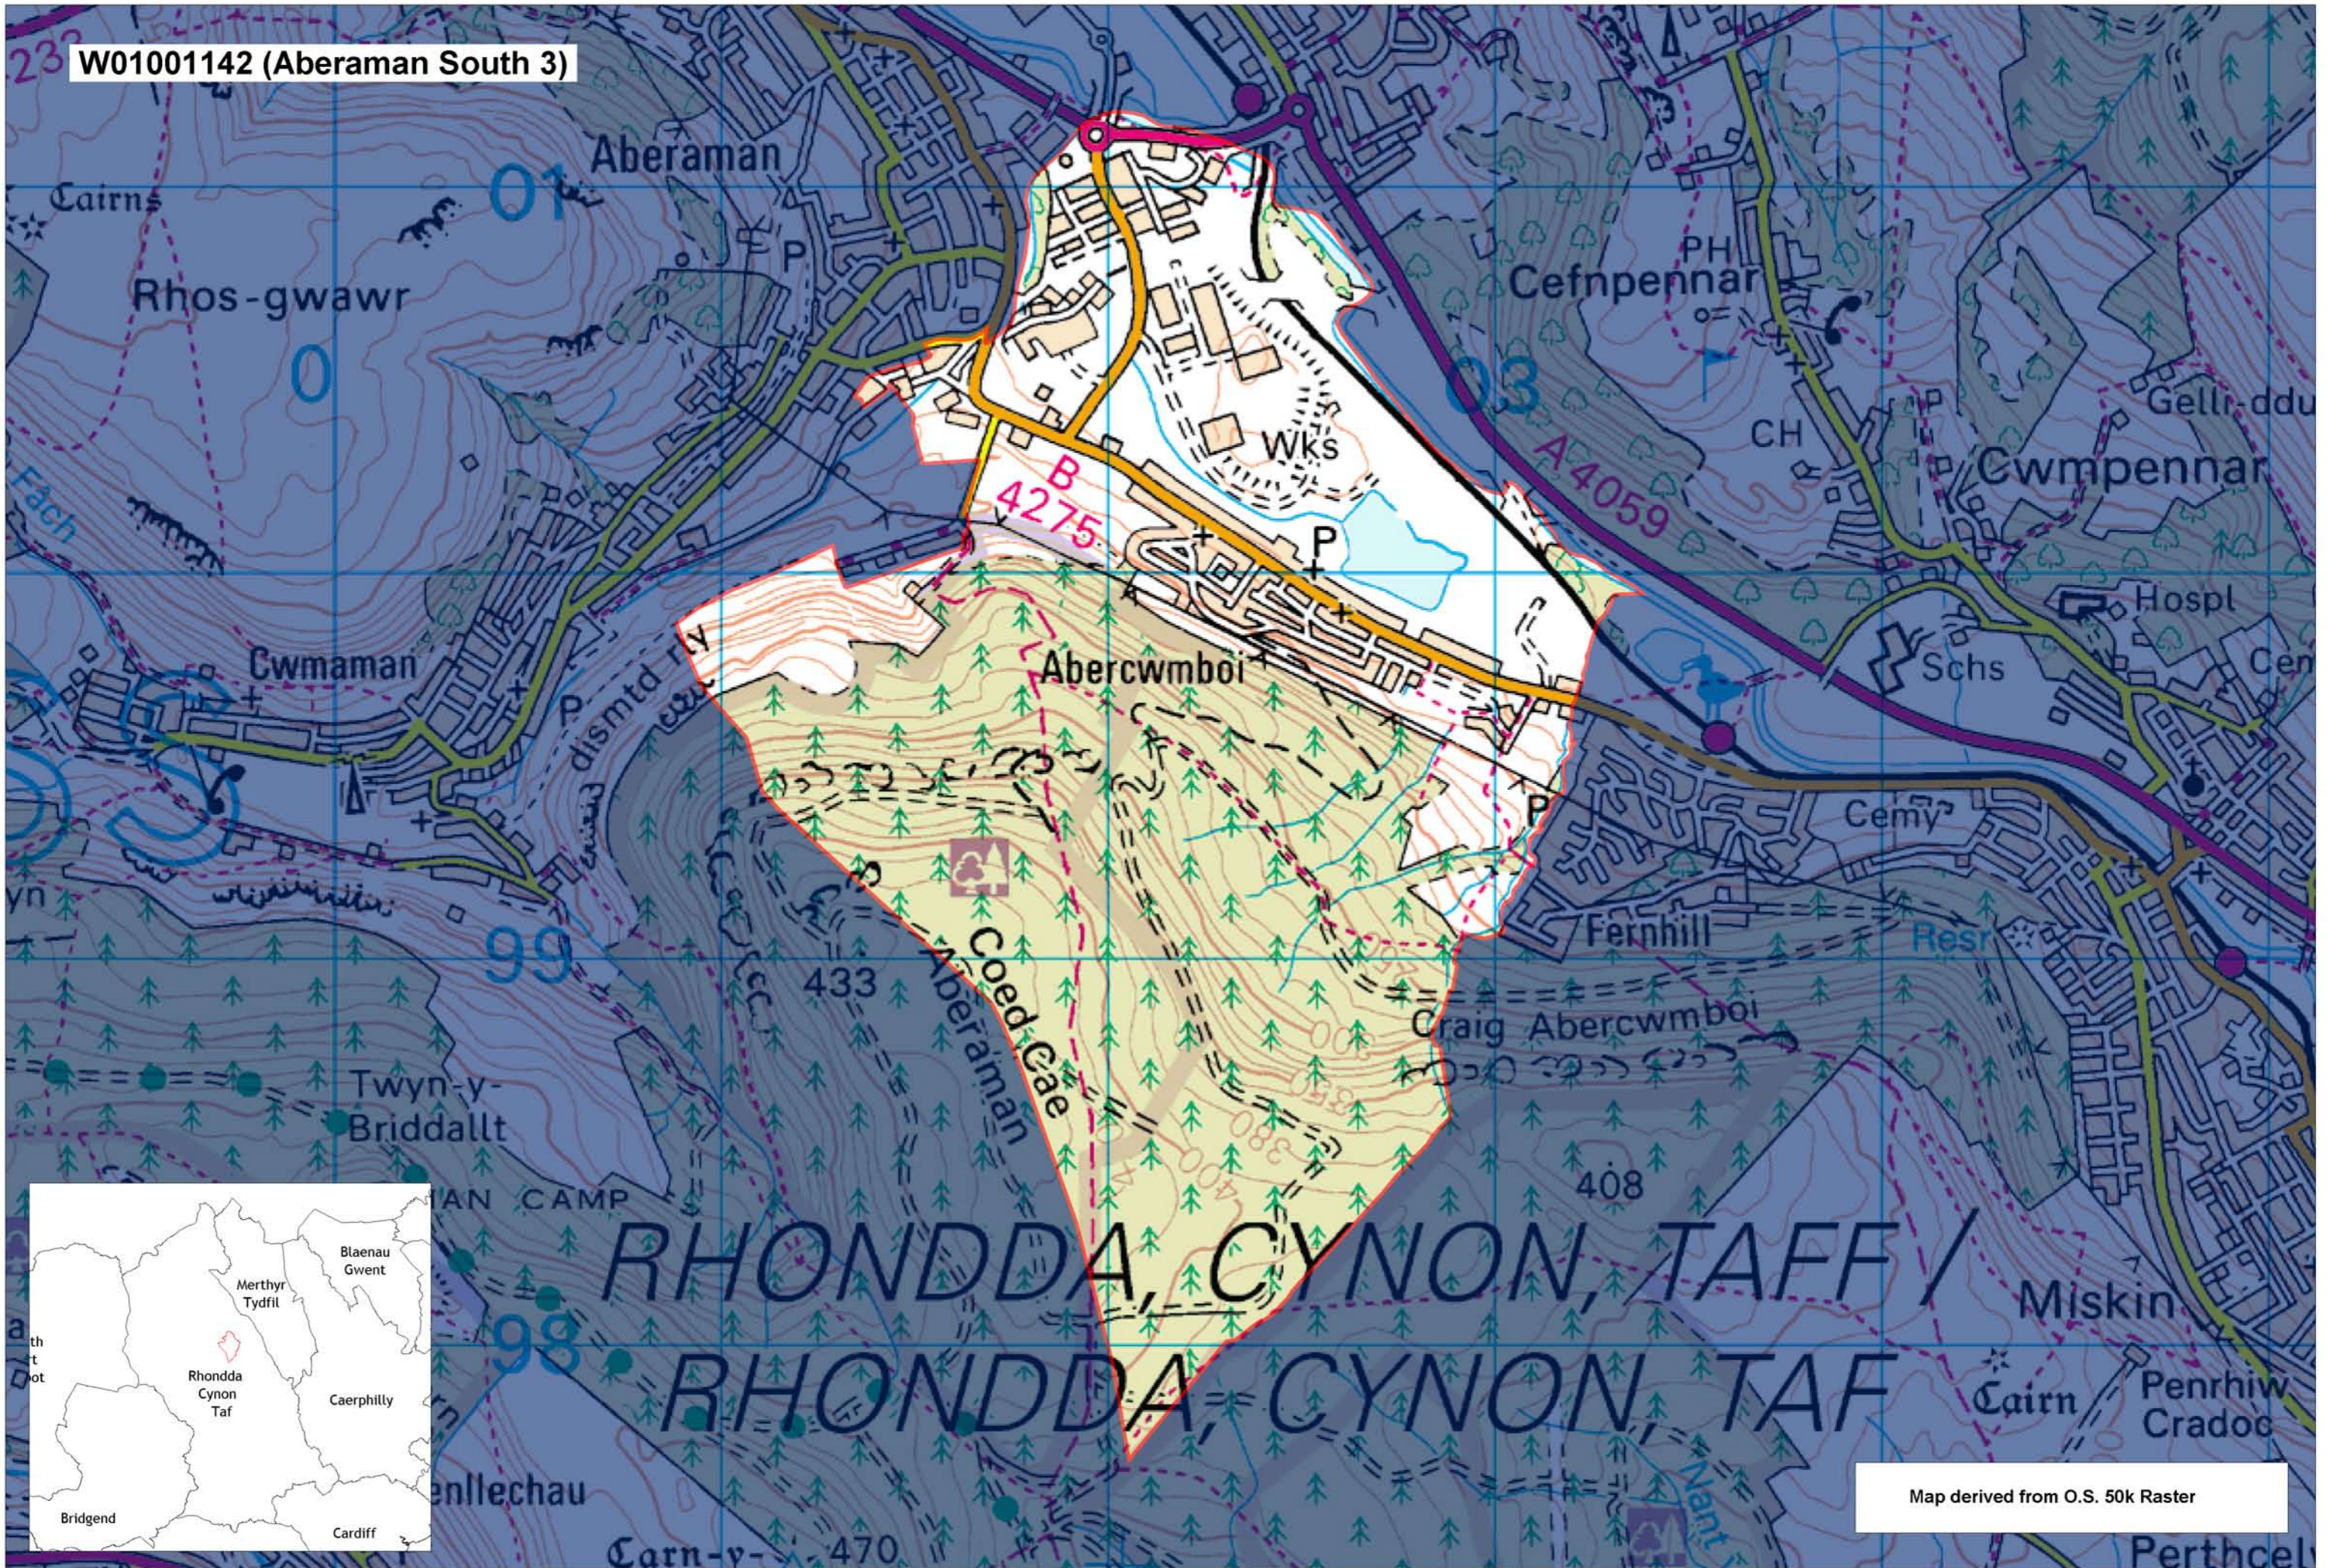

W01001142 (Aberaman South 3)

Map derived from O.S. 50k Raster